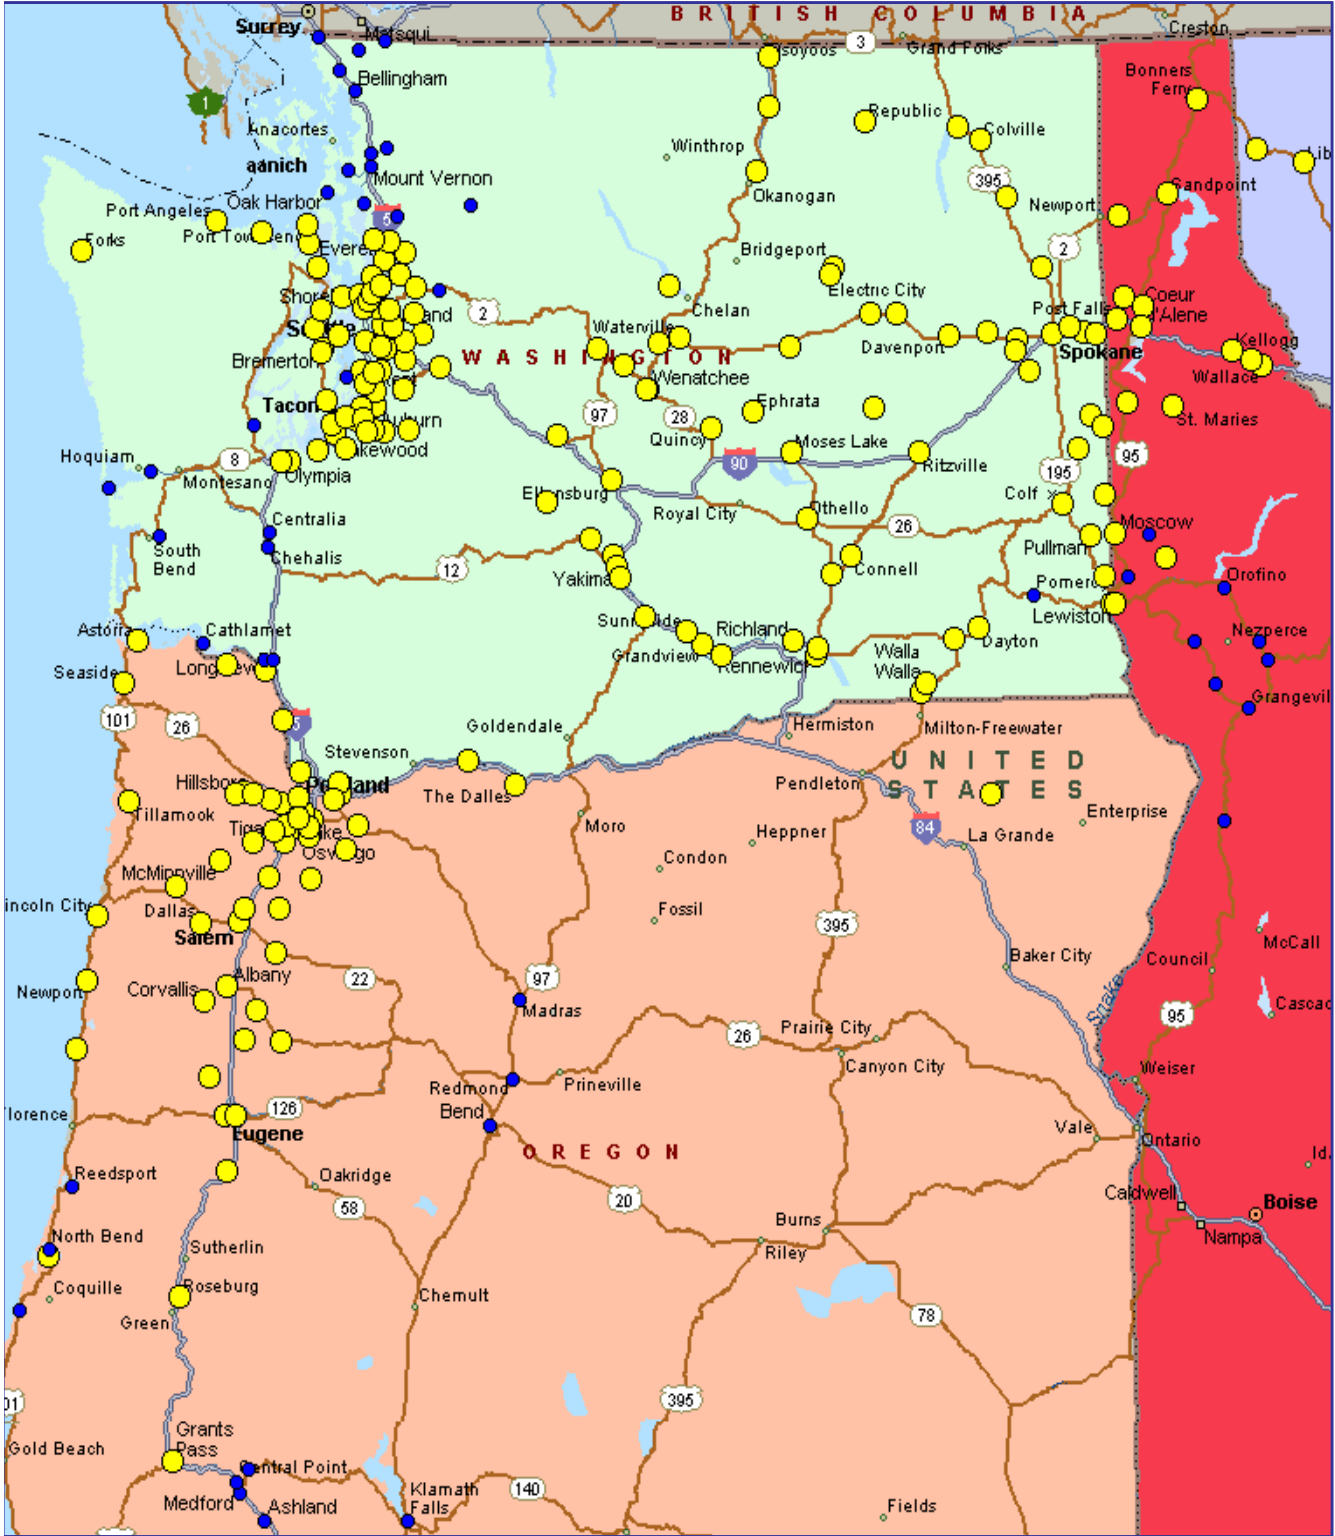

# WPX Zone Map 2007

Pacific Northwest Ground Points

● Next Day Points  
● Second Day Points